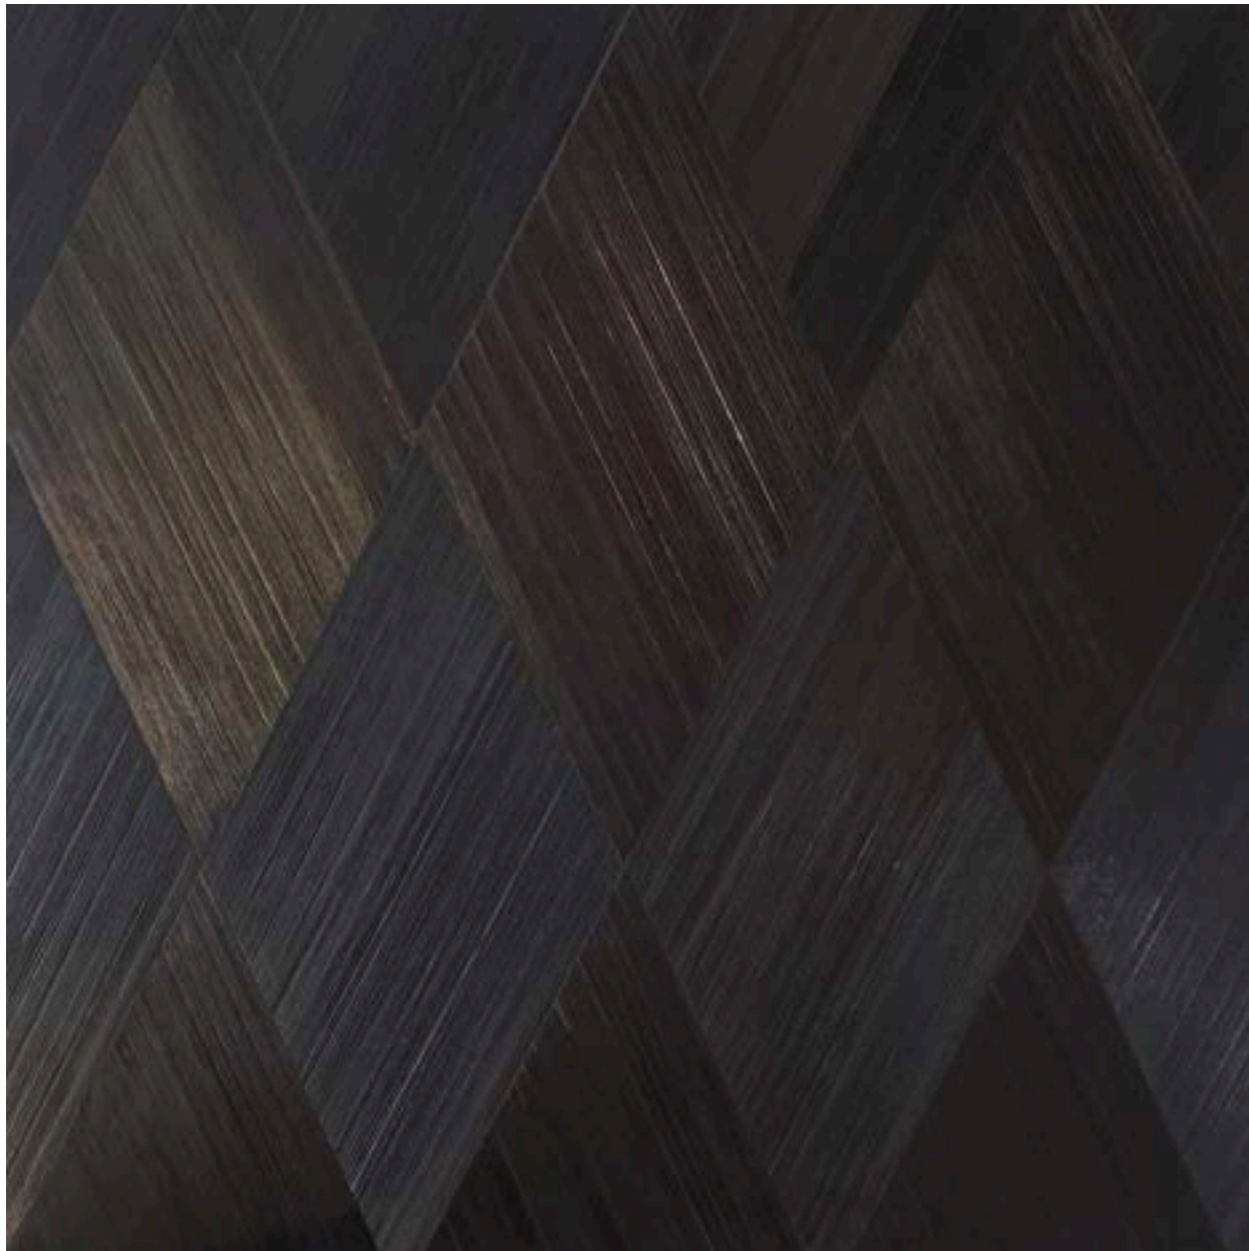

LISBON

KALEIDOSCOPE N4

KALEIDOSCOPE 2732

LYON

MARSEILLE

LOSANGES BRONZE

LOSANGES 62M

LOSANGES NOIR