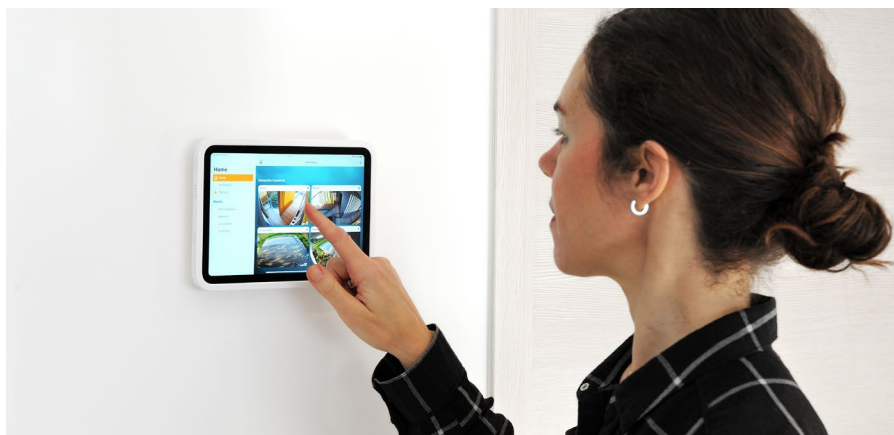

SECURITY

A GUARANTEE OF PEACE OF MIND

The security of your family, your home and your possessions is a top priority. We analyze your premises in depth, select reliable equipment and design state-of-the-art surveillance systems to ensure your protection. Alarms, video surveillance, access control solutions... We master all the tools to give you peace of mind, whether you're at home or at a distance.

ALARMS

VIDEO SURVEILLANCE SYSTEMS

ACCESS CONTROL SOLUTIONS