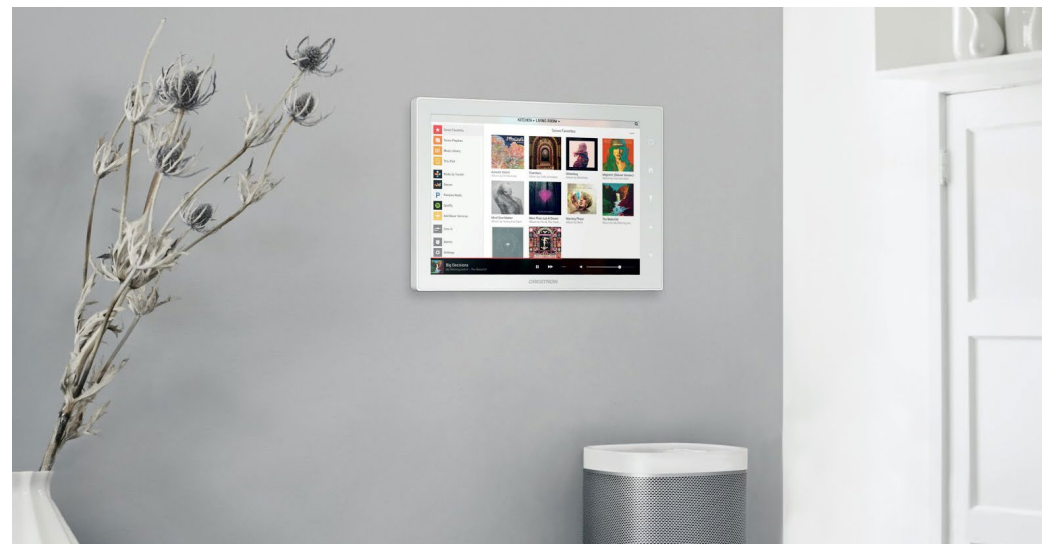

AN EXPERIENCE THAT REFLECTS YOU

We believe that technology should be at the service of the art of living. For us, simplicity of use remains an absolute priority. For each project, our design office conducts an in-depth analysis based on the needs, desires and lifestyles of our clients. The ergonomics and design of our solutions are adapted down to the smallest detail to the place and the user, to offer you simple, fluid uses that are fully in line with your wishes.